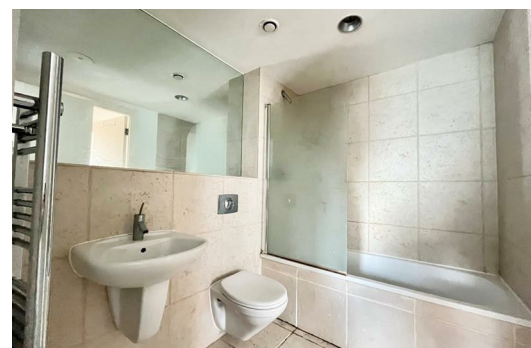

West Point, Wellington Street, Leeds

£1,250 PCM

Finally, a city centre apartment that has everything you could want.

This fully furnished, 2-bedroom apartment in the heart of the city is available right now! With its huge balcony, 2 double bedrooms and quality furnishings – it's certainly one not to be missed, and it'll go super quick! It also comes with parking! Step inside the home and you'll notice how bright and welcoming the rooms are – that's down to the fantastic floor-to-ceiling windows – which are also doors to the balcony, as well as the bright, clean décor throughout.

The master bedroom, double in size, boasts impressive natural light and city views – ideal for lazy Sunday mornings in bed. It also features a handy fitted wardrobe, and direct access to the balcony. Trust us – you'll love this space. Not only this, it also benefits from its own en-suite with a walk-in shower. Step out on to the balcony of dreams, which stretches full width of the apartment, and take in the jaw-dropping views of Leeds city centre. This is a real special touch!

The second bedroom is also a great double size, has a carpeted floor and gives a bright ambience. Again, the furniture is generous and provides a stand-alone wardrobe as well as a quality double bed and mattress, and two bedside drawers. With the master bedroom having an en-suite, the main bathroom can be utilised perfectly by the occupier of the second bedroom – and guests of course. It features a bath with an overhead shower and has plenty of floorspace.

The location speaks for itself... If you're a commuter or enjoy taking weekend trips to other destinations, then you'll be pleased to know that the train station is just moments away by foot. The very best of the city is also right on your