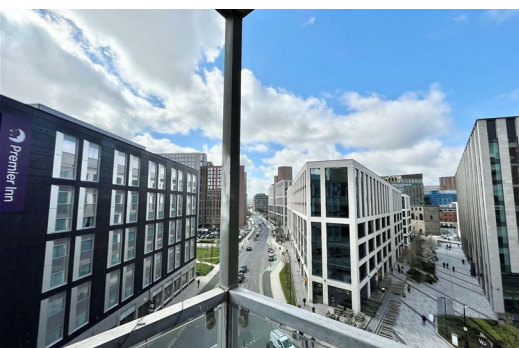

West Point, Wellington Street, Leeds

£1,250 PCM

Finally, a city centre apartment that has everything you could want.

This fully furnished, 2-bedroom apartment in the heart of the city is available right now! With its huge balcony, 2 double bedrooms and quality furnishings – it's certainly one not to be missed, and it'll go super quick! It also comes with parking! Step inside the home and you'll notice how bright and welcoming the rooms are – that's down to the fantastic floor-to-ceiling windows – which are also doors to the balcony, as well as the bright, clean décor throughout.

The master bedroom, double in size, boasts impressive natural light and city views – ideal for lazy Sunday mornings in bed. It also features a handy fitted wardrobe, and direct access to the balcony. Trust us – you'll love this space. Not only this, it also benefits from its own en-suite with a walk-in shower. Step out on to the balcony of dreams, which stretches full width of the apartment, and take in the jaw-dropping views of Leeds city centre. This is a real special touch!

The location speaks for itself... If you're a commuter or enjoy taking weekend trips to other destinations, then you'll be pleased to know that the train station is just moments away by foot. The very best of the city is also right on your